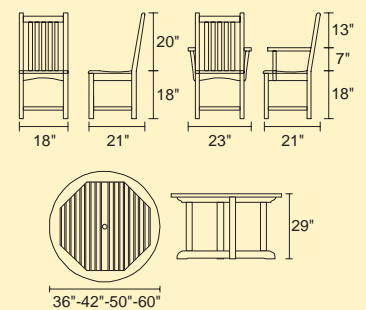

THE CLASSIC