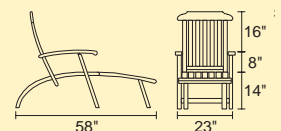

THE STEAMER