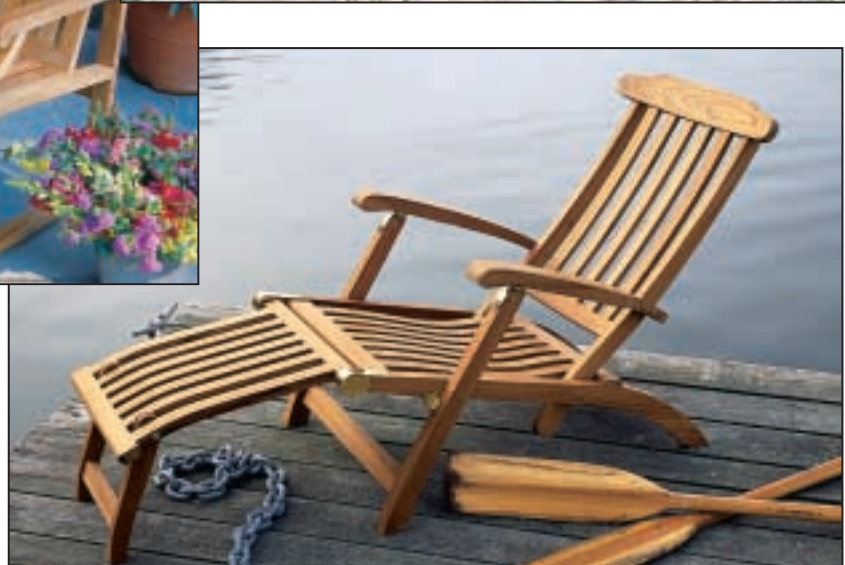

Extension Tables

The Nantucket Dining, Chaise & Lounge Chairs

The Steamer

The Hampton Dining Group

The Classic Dining Group

02870/KIM
BuyLine 7398

ESSEX OVAL EXTENSION TABLE

THE NANTUCKET