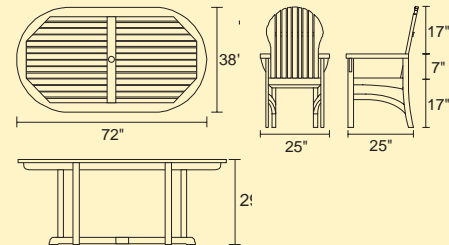

THE HAMPTON