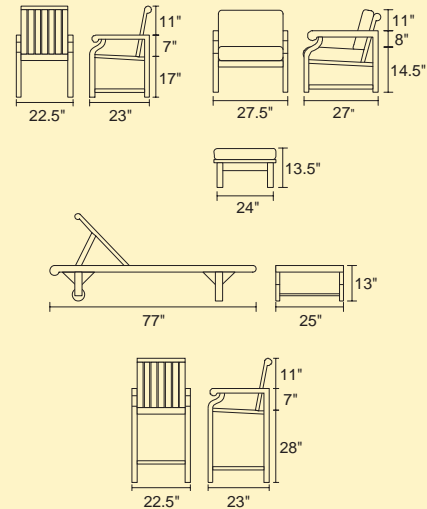

Extension Tables

The Nantucket Dining, Chaise & Lounge Chairs

The Steamer

The Hampton Dining Group

The Classic Dining Group

02870/KIM
BuyLine 7398

ESSEX OVAL EXTENSION TABLE

THE NANTUCKET