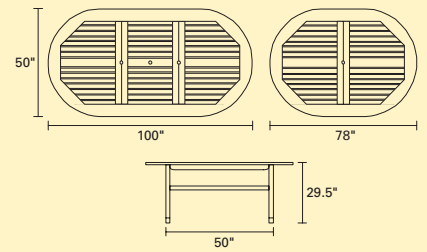

Extension Tables

The Nantucket Dining, Chaise & Lounge Chairs

The Steamer

The Hampton Dining Group

The Classic Dining Group

02870/KIM
BuyLine 7398

ESSEX OVAL EXTENSION TABLE

THE NANTUCKET